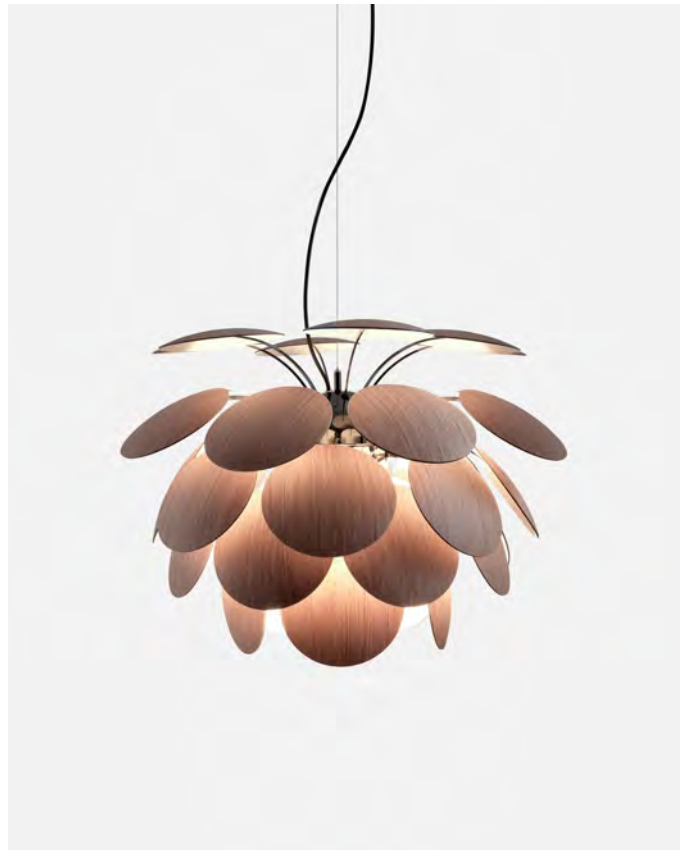

Discocó 35

Code	Finish
A620-036	● White (RAL 9003)
A620-098	● Matte Grey (RAL 7037)
A620-111	● Matte Beige (RAL 1001)
A620-045	● Black - Gold (RAL 9004 - Gold)

Materials
Discs: ABS
Sphere: Chromed metal
Canopy: Metal

Product type: Pendant
Light source: E14 LED 5W
Weight: Net 1,5 kg – Gross 2,6 kg
Package: 86 x 18 x 19 cm - 2,6 kg – VOL - 0,03 m³

Cable length: 2 m
Wire installation: Hardwired
Color cord: White
Canopy color: White

Product type: Pendant
 Light source: E27 LED Globe (ø120) 14W
 Weight: Net 2,8 kg – Gross 4,7 kg
 Package: 108 x 26 x 27 cm - 4,7 kg – VOL - 0,08 m³

Cable length: 2 m
 Wire installation: Hardwired
 Color cord: White
 Canopy color: White

Materials
 Discs: ABS
 Sphere: Chromed metal
 Canopy: Metal

Product type: Pendant
 Light source: 3x E27 LED Globe (ø120) 14W
 Weight: Net 4,6 kg – Gross 7,5 kg
 Package: 125 x 33 x 28 cm - 7,5 kg – VOL - 0,115 m³
 Product notes: For the wood version, the discs are made of pressed American oak of 4 mm. Black chrome sphere.