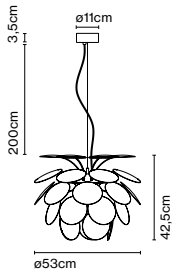

Product type: Pendant
Light source: E14 LED 5W
Weight: Net 1,5 kg – Gross 2,6 kg
Package: 86 x 18 x 19 cm - 2,6 kg – VOL - 0,03 m³

Cable length: 2 m
Wire installation: Hardwired
Color cord: White
Canopy color: White

Product type: Pendant
 Light source: E27 LED Globe (ø120) 14W
 Weight: Net 2,8 kg – Gross 4,7 kg
 Package: 108 x 26 x 27 cm - 4,7 kg – VOL - 0,08 m³

Cable length: 2 m
 Wire installation: Hardwired
 Color cord: White
 Canopy color: White

Materials
 Discs: ABS
 Sphere: Chromed metal
 Canopy: Metal

Product type: Pendant
 Light source: 3x E27 LED Globe (ø120) 14W
 Weight: Net 4,6 kg – Gross 7,5 kg
 Package: 125 x 33 x 28 cm - 7,5 kg – VOL - 0,115 m³
 Product notes: For the wood version, the discs are made of pressed American oak of 4 mm. Black chrome sphere.

Materials
 Discs: ABS
 Sphere: Chromed metal
 Canopy: Metal

Product type: Pendant
 Light source: 3x E27 LED Globe (ø120) 14W
 Weight: Net 6,7 kg – Gross 10,6 kg
 Package: 134 x 31 x 42 cm - 10,6 kg – VOL - 0,17 m³