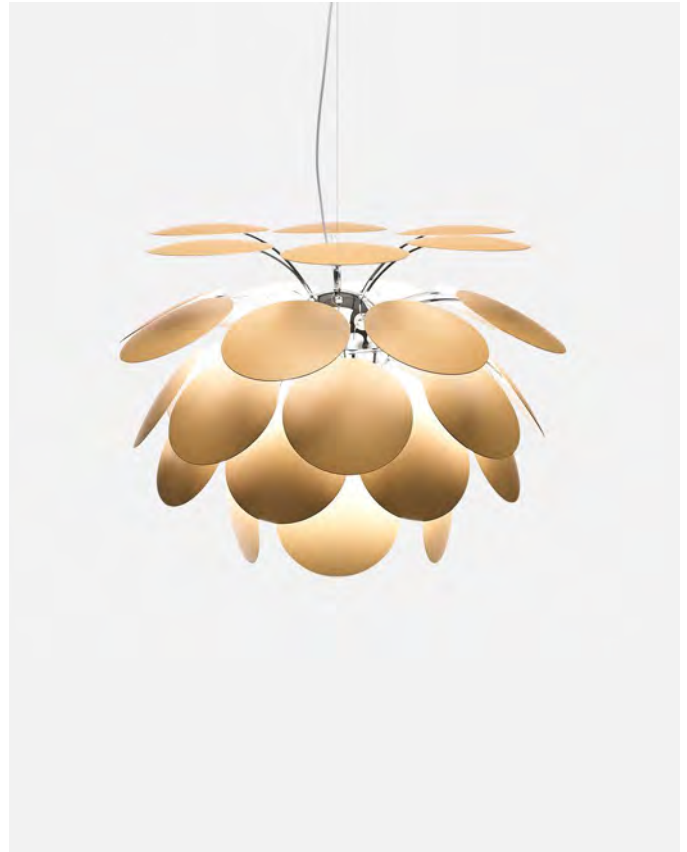

Discocó 35

Code	Finish
A620-036	● White (RAL 9003)
A620-098	● Matte Grey (RAL 7037)
A620-111	● Matte Beige (RAL 1001)
A620-045	● Black - Gold (RAL 9004 - Gold)

Materials
Discs: ABS
Sphere: Chromed metal
Canopy: Metal

Product type: Pendant
Light source: E14 LED 5W
Weight: Net 1,5 kg – Gross 2,6 kg
Package: 86 x 18 x 19 cm - 2,6 kg – VOL - 0,03 m³

Cable length: 2 m
Wire installation: Hardwired
Color cord: White
Canopy color: White

Product type: Pendant
 Light source: E27 LED Globe (ø120) 14W
 Weight: Net 2,8 kg – Gross 4,7 kg
 Package: 108 x 26 x 27 cm - 4,7 kg – VOL - 0,08 m³

Cable length: 2 m
 Wire installation: Hardwired
 Color cord: White
 Canopy color: White

Materials
 Discs: ABS
 Sphere: Chromed metal
 Canopy: Metal

Product type: Pendant
 Light source: 3x E27 LED Globe (ø120) 14W
 Weight: Net 4,6 kg – Gross 7,5 kg
 Package: 125 x 33 x 28 cm - 7,5 kg – VOL - 0,115 m³
 Product notes: For the wood version, the discs are made of pressed American oak of 4 mm. Black chrome sphere.