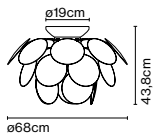

Discocó C68

Code
A620-123
A620-126

Finish
● White (RAL 9003)
● Black - Gold (RAL 9004 - Gold)

Materials
Discs: ABS
Semi-sphere: Chromed metal

Product type: Ceiling
Light source: 3x E27 LED Globe (ø120) 14W
Weight: Net 4,2 kg – Gross 7 kg
Package: 109 x 33 x 27 cm - 7 kg – VOL - 0,097 m³

Wire installation: Hardwired