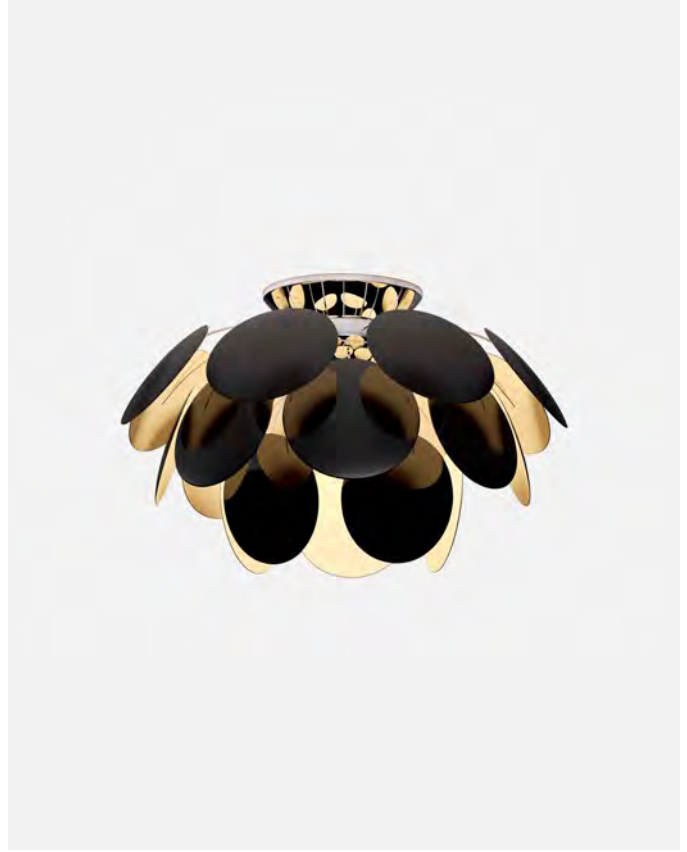

Discocó C53

Code
A620-010
A620-081

Finish
● White (RAL 9003)
● Black - Gold (RAL 9004 - Gold)

Materials
Discs: ABS
Semi-sphere: Chromed metal

Product type: Ceiling
Light source: E27 LED Globe (ø120) 14W
Weight: Net 2,2 kg – Gross 3,7 kg
Package: 86 x 27 x 22 cm - 3,7 kg – VOL - 0,05 m³

Wire installation: Hardwired