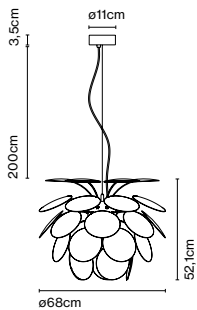

Product type: Pendant
Light source: E14 LED 5W
Weight: Net 1,5 kg – Gross 2,6 kg
Package: 86 x 18 x 19 cm - 2,6 kg – VOL - 0,03 m³

Cable length: 2 m
Wire installation: Hardwired
Color cord: White
Canopy color: White

Product type: Pendant
 Light source: E27 LED Globe (ø120) 14W
 Weight: Net 2,8 kg – Gross 4,7 kg
 Package: 108 x 26 x 27 cm - 4,7 kg – VOL - 0,08 m³

Cable length: 2 m
 Wire installation: Hardwired
 Color cord: White
 Canopy color: White

Materials
 Discs: ABS
 Sphere: Chromed metal
 Canopy: Metal

Product type: Pendant
 Light source: 3x E27 LED Globe (ø120) 14W
 Weight: Net 4,6 kg – Gross 7,5 kg
 Package: 125 x 33 x 28 cm - 7,5 kg – VOL - 0,115 m³
 Product notes: For the wood version, the discs are made of pressed American oak of 4 mm. Black chrome sphere.

Materials
 Discs: ABS
 Sphere: Chromed metal
 Canopy: Metal

Product type: Pendant
 Light source: 3x E27 LED Globe (ø120) 14W
 Weight: Net 6,7 kg – Gross 10,6 kg
 Package: 134 x 31 x 42 cm - 10,6 kg – VOL - 0,17 m³