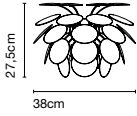

Wire installation: Hardwired

Discocó A

Code
A620-100
A620-104

Finish
● White (RAL 9003)
● Black - Gold (RAL 9004 - Gold)

Materials
Discs: ABS
Semi-sphere: Chromed metal

Product type: Wall
Light source: 2x E14 LED 5W
Weight: Net 1,2 kg – Gross 1,5 kg
Package: 59 x 19 x 15 cm - 1,5 kg – VOL - 0,02 m³