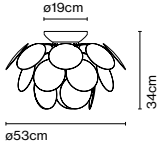

Product type: Pendant
 Light source: E27 LED Globe (ø120) 14W
 Weight: Net 2,8 kg – Gross 4,7 kg
 Package: 108 x 26 x 27 cm - 4,7 kg – VOL - 0,08 m³

Cable length: 2 m
 Wire installation: Hardwired
 Color cord: White
 Canopy color: White

Materials
 Discs: ABS
 Sphere: Chromed metal
 Canopy: Metal

Product type: Pendant
 Light source: 6x E27 LED Globe (ø120) 14W
 Weight: Net 18,5 kg – Gross 24 kg
 Package: 121 x 41 x 41 cm - 14 kg – VOL - 0,2 m³
 45 x 42 x 42 cm - 10 kg – VOL - 0,08 m³

Cable length: 3,5 m
 Wire installation: Hardwired
 Color cord: White
 Canopy color: White

Discocó C53

Code
A620-010
A620-081

Finish
● White (RAL 9003)
● Black - Gold (RAL 9004 - Gold)

Materials
Discs: ABS
Semi-sphere: Chromed metal

Product type: Ceiling
Light source: E27 LED Globe (ø120) 14W
Weight: Net 2,2 kg – Gross 3,7 kg
Package: 86 x 27 x 22 cm - 3,7 kg – VOL - 0,05 m³

Wire installation: Hardwired

Discocó C68

Code
A620-123
A620-126