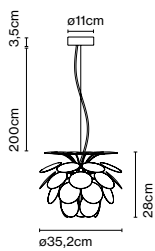

Product type: Pendant
Light source: E14 LED 5W
Weight: Net 1,5 kg – Gross 2,6 kg
Package: 86 x 18 x 19 cm - 2,6 kg – VOL - 0,03 m³

Cable length: 2 m
Wire installation: Hardwired
Color cord: White
Canopy color: White

Product type: Pendant
 Light source: E27 LED Globe (ø120) 14W
 Weight: Net 2,8 kg – Gross 4,7 kg
 Package: 108 x 26 x 27 cm - 4,7 kg – VOL - 0,08 m³

Cable length: 2 m
 Wire installation: Hardwired
 Color cord: White
 Canopy color: White

Materials
 Discs: ABS
 Sphere: Chromed metal
 Canopy: Metal

Product type: Pendant
 Light source: 3x E27 LED Globe (ø120) 14W
 Weight: Net 4,6 kg – Gross 7,5 kg
 Package: 125 x 33 x 28 cm - 7,5 kg – VOL - 0,115 m³
 Product notes: For the wood version, the discs are made of pressed American oak of 4 mm. Black chrome sphere.

Materials
 Discs: ABS
 Sphere: Chromed metal
 Canopy: Metal

Product type: Pendant
 Light source: 3x E27 LED Globe (ø120) 14W
 Weight: Net 6,7 kg – Gross 10,6 kg
 Package: 134 x 31 x 42 cm - 10,6 kg – VOL - 0,17 m³