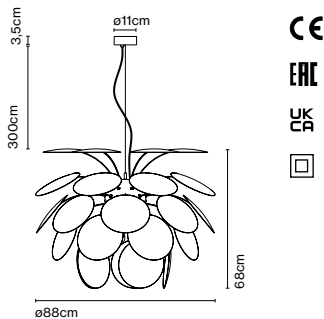

Product type: Pendant
Light source: E14 LED 5W
Weight: Net 1,5 kg – Gross 2,6 kg
Package: 86 x 18 x 19 cm - 2,6 kg – VOL - 0,03 m³

Cable length: 2 m
Wire installation: Hardwired
Color cord: White
Canopy color: White

Product type: Pendant
 Light source: E27 LED Globe (ø120) 14W
 Weight: Net 2,8 kg – Gross 4,7 kg
 Package: 108 x 26 x 27 cm - 4,7 kg – VOL - 0,08 m³

Cable length: 2 m
 Wire installation: Hardwired
 Color cord: White
 Canopy color: White

Materials
 Discs: ABS
 Sphere: Chromed metal
 Canopy: Metal

Product type: Pendant
 Light source: 3x E27 LED Globe (ø120) 14W
 Weight: Net 4,6 kg – Gross 7,5 kg
 Package: 125 x 33 x 28 cm - 7,5 kg – VOL - 0,115 m³
 Product notes: For the wood version, the discs are made of pressed American oak of 4 mm. Black chrome sphere.

Materials
 Discs: ABS
 Sphere: Chromed metal
 Canopy: Metal

Product type: Pendant
 Light source: 3x E27 LED Globe (ø120) 14W
 Weight: Net 6,7 kg – Gross 10,6 kg
 Package: 134 x 31 x 42 cm - 10,6 kg – VOL - 0,17 m³